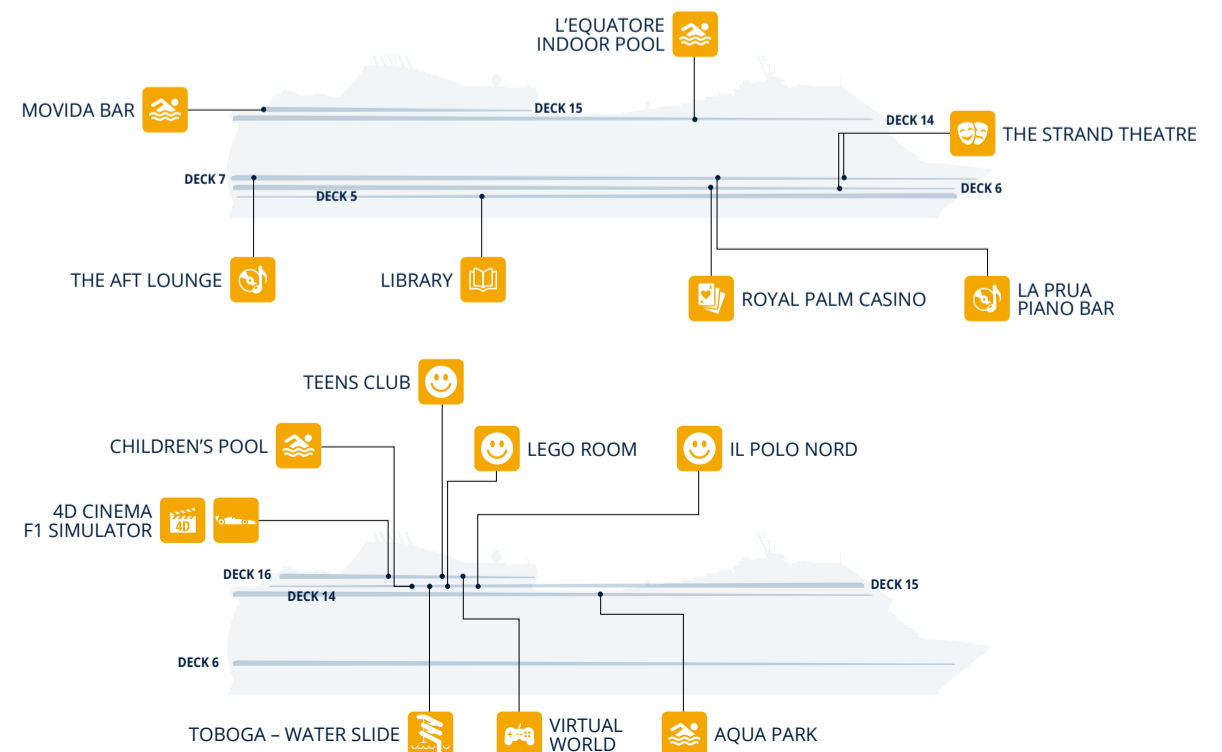

## SPA & BEAUTY

	Deck		Deck
BEAUTY SERVICES	14	SOLARIUM	14
JEAN LOUIS DAVID HAIR SALON	14	THALASSO ROOM	14
MANICURE & PEDICURE	14	THERMAL AREA	14
MASSAGES & TREATMENTS	14	TOP 18 EXCLUSIVE SOLARIUM	18
MEDI SPA	14	YOGA	14
RECEPTION	14		

## ENTERTAINMENT

Fun	Deck
LA PRUA PIANO BAR	7
L'EQUATORE INDOOR POOL	14
LIBRARY	5
MOVIDA BAR	15
ROYAL PALM CASINO	6
THE AFT LOUNGE	7
THE STRAND THEATRE	6-7

## Family Entertainment

Family Areas	Deck		Deck
AQUA PARK	14	CHILDREN'S POOL	15
4D CINEMA, F1 SIMULATOR	16	TEENS CLUB	16
LEGO ROOM - MINI & JUNIORS CLUB	15	TOBOGA - WATER SLIDE	15
IL POLO NORD - MSC BABY CLUB	15	VIRTUAL WORLD	16

Assembly station	Deck
C ROYAL PALM CASINO	6
D LA PRUA PIANO BAR	7
E LA PIAZZETTA	6
F THE PURPLE JAZZ BAR	7
G TEA HOUSE & DIM SUM	7
H BUTCHER'S CUT	7
I THE AFT LOUNGE	7