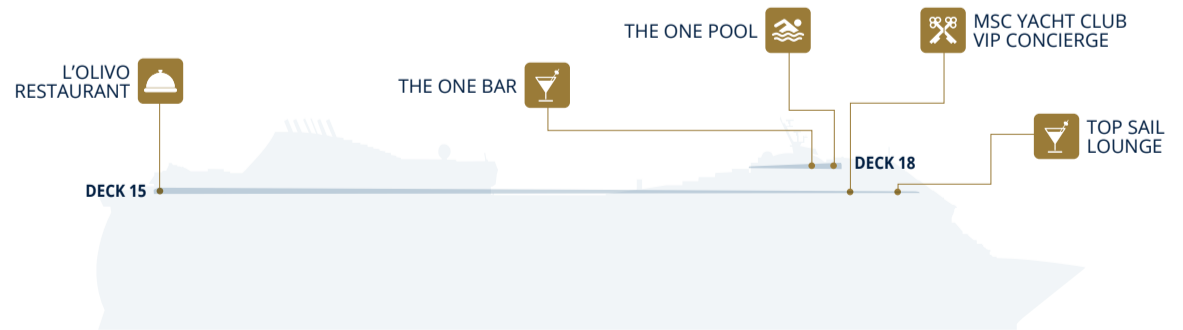

AFT

FORWARD

RECEPTION GUEST SERVICE
 MSC EXCURSIONS
 LIFT
 STAIRS
 TELEPHONE
 EXIT ENTRANCE
 TOILETS
 CHANGING STATION
 MSC YACHT CLUB

DECK 18	DECK 15	DECK 14	DECK 7	DECK 6	DECK 5
WHIRLPOOL BATH	CHILDREN'S POOL	AQUA PARK	BUTCHER'S CUT	COSMETIC SHOP	BUSINESS CENTER
THE ONE POOL	IL POLO NORD	BAR DEL RICCIO	FASHION ACCESSORIES SHOP	DUTY FREE SHOP	LA REGGIA RESTAURANT
THE ONE BAR	L'OLIVO RESTAURANT	BORA BORA BUFFET	GALLERIA D'ARTE	FASHION WATCHES & JEWELLRY SHOP	LIBRARY
TOP 18 EXCLUSIVE SOLARIUM	LEGO ROOM	GYM BY TECHNOGYM	L'ESPRESSO	L'APERITIVO	MSC EXCURSIONS
	MOVIDA BAR	L'EQUATORE INDOOR POOL	LA PRUA PIANO BAR	LA GALLERIA FINE WATCHES, & ACCESSORIES SHOP	RECEPTION GUEST SERVICE
<b>DECK 16</b>	MSC YACHT CLUB VIP CONCIERGE	MSC AUREA SPA	MSC FASHION SHOP	LA GALLERIA LUXURY WATCHES, JEWELLERY & ACCESSORIES SHOP	SPLENDIDA BAR
4D CINEMA	MOVIDA BAR	PAGO PAGO BUFFET	PHOTO SHOP	LA PIAZZETTA BAR & SHOP	
F1 SIMULATOR	TOBOGA - WATER SLIDE	TARTARUGA BAR	SPORTS BAR	LA REGGIA RESTAURANT	<b>DECK 4</b>
MSC ARENA	TOP SAIL LOUNGE		TEA HOUSE & DIM SUM	MSC KIDS SHOP	MEDICAL CENTER
SEA PAVILION BY JEREME LEUNG			THE AFT LOUNGE	ROYAL PALM CASINO	TENDER ACCESS
TEENS CLUB			THE PURPLE JAZZ BAR	THE CIGAR LOUNGE	
VIRTUAL WORLD			THE STRAND THEATRE	THE STRAND THEATRE	
				VILLA VERDE RESTAURANT	

MSC YACHT CLUB

MSC Yacht Club	Deck
L'OLIVO RESTAURANT	15
MSC YACHT CLUB VIP CONCIERGE	15
THE ONE BAR	18
THE ONE POOL	18
TOP SAIL LOUNGE	15

Technical information	
LENGTH / BEAM / HEIGHT	333,30 m / 37,92 m / 66,80 m
TOTAL NUMBER OF GUESTS	4.363
CREW MEMBERS	1.370
LIFTS	25
VOLTAGE	110/220 volts
WI-FI	Available in all public areas
POOLS	5
DECKS	18

Assembly station	Deck
C ROYAL PALM CASINO	6
D LA PRUA PIANO BAR	7
E LA PIAZZETTA	6
F THE PURPLE JAZZ BAR	7
G TEA HOUSE & DIM SUM	7
H BUTCHER'S CUT	7
I THE AFT LOUNGE	7