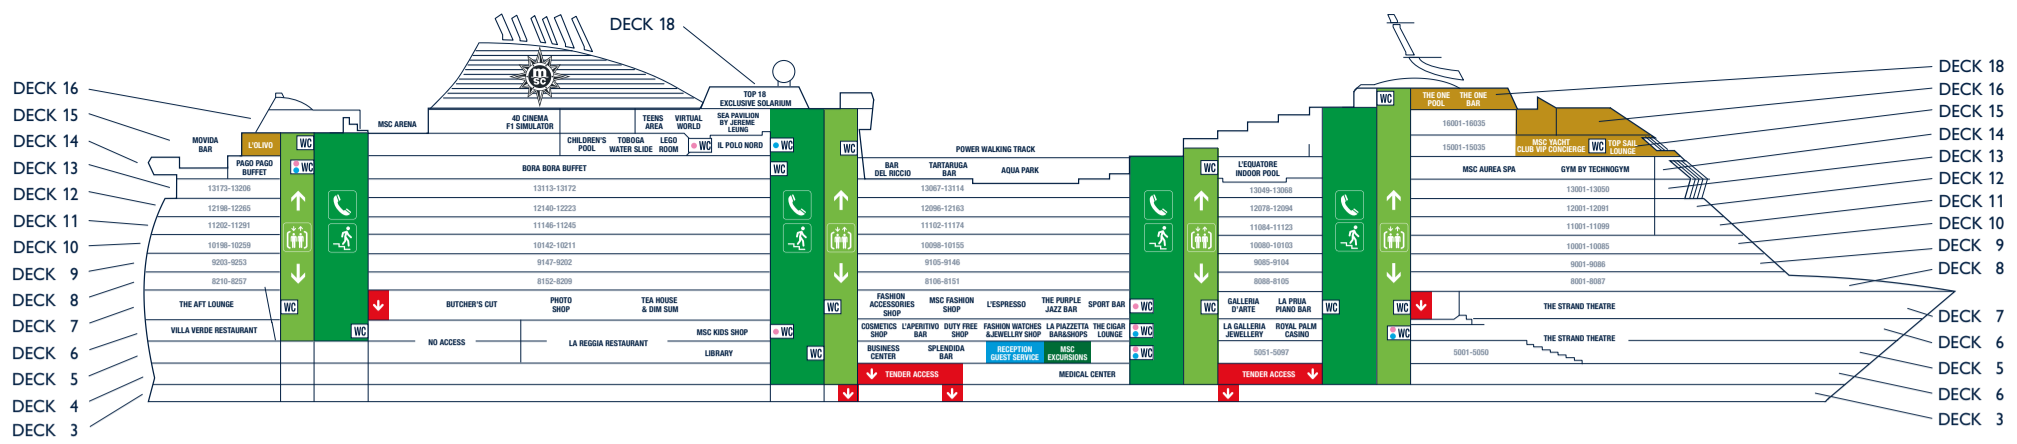

AFT

FORWARD

RECEPTION GUEST SERVICE
MSC EXCURSIONS
LIFT
STAIRS
TELEPHONE
EXIT ENTRANCE
TOILETS
CHANGING STATION
MSC YACHT CLUB

DECK 18	DECK 15	DECK 14	DECK 7	DECK 6	DECK 5
WHIRLPOOL BATH	CHILDREN'S POOL	AQUA PARK	BUTCHER'S CUT	COSMETIC SHOP	BUSINESS CENTER
THE ONE POOL	IL POLO NORD	BAR DEL RICCIO	FASHION ACCESSORIES SHOP	DUTY FREE SHOP	LA REGGIA RESTAURANT
THE ONE BAR	L'OLIVO RESTAURANT	BORA BORA BUFFET	GALLERIA D'ARTE	FASHION WATCHES & JEWELLRY SHOP	LIBRARY
TOP 18 EXCLUSIVE SOLARIUM	LEGO ROOM	GYM BY TECHNOGYM	L'ESPRESSO	L'APERITIVO	MSC EXCURSIONS
	MOVIDA BAR	L'EQUATORE INDOOR POOL	LA PRUA PIANO BAR	LA GALLERIA FINE WATCHES, & ACCESSORIES SHOP	RECEPTION GUEST SERVICE
DECK 16	MSC YACHT CLUB VIP CONCIERGE	MSC AUREA SPA	MSC FASHION SHOP	LA GALLERIA LUXURY WATCHES, JEWELLERY & ACCESSORIES SHOP	SPLENDIDA BAR
4D CINEMA	MOVIDA BAR	PAGO PAGO BUFFET	PHOTO SHOP	LA PIAZZETTA BAR & SHOP	
F1 SIMULATOR	TOBOGA - WATER SLIDE	TARTARUGA BAR	SPORTS BAR	LA REGGIA RESTAURANT	DECK 4
MSC ARENA	TOP SAIL LOUNGE		TEA HOUSE & DIM SUM	MSC KIDS SHOP	MEDICAL CENTER
SEA PAVILION BY JEREME LEUNG			THE AFT LOUNGE	ROYAL PALM CASINO	TENDER ACCESS
TEENS CLUB			THE PURPLE JAZZ BAR	THE CIGAR LOUNGE	
VIRTUAL WORLD			THE STRAND THEATRE	THE STRAND THEATRE	
				VILLA VERDE RESTAURANT	

MSC YACHT CLUB

MSC Yacht Club	Deck
L'OLIVO RESTAURANT	15
MSC YACHT CLUB VIP CONCIERGE	15
THE ONE BAR	18
THE ONE POOL	18
TOP SAIL LOUNGE	15