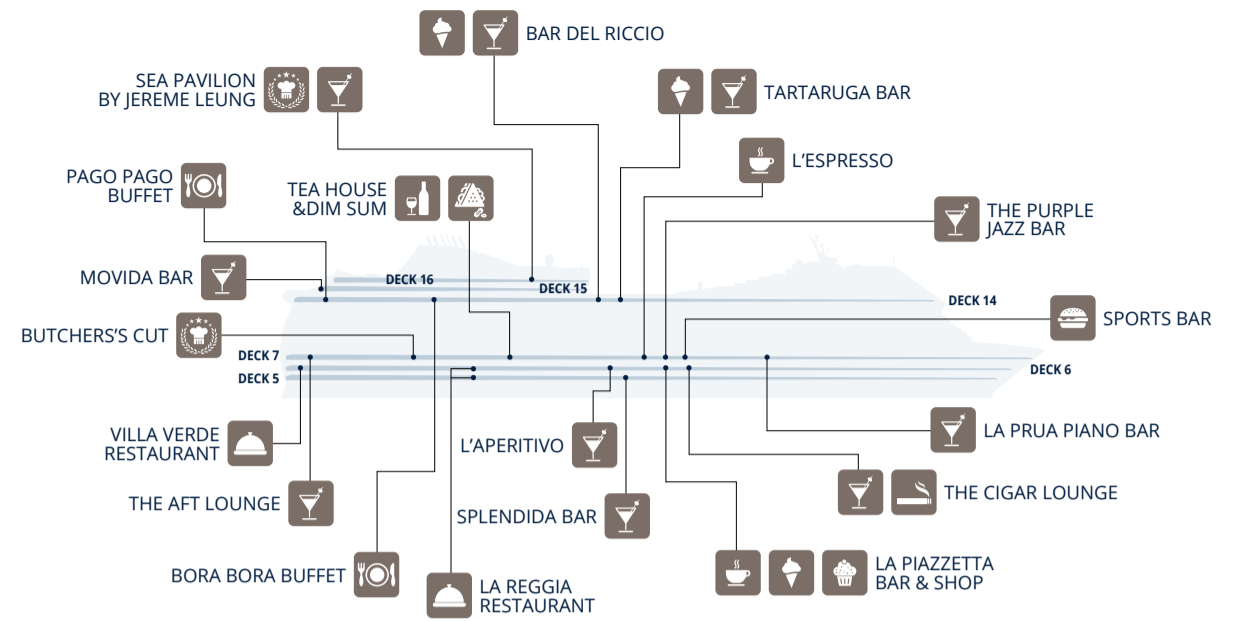

## FOOD & BEVERAGE

Bars	Deck	Restaurants	Deck
L'APERITIVO	6	BORA BORA BUFFET	14
L'ESPRESSO	7	BUTCHERS'S CUT	7
LA PIAZZETTA BAR & SHOPS	6	LA REGGIA RESTAURANT	5-6
LA PRUA PIANO BAR	7	PAGO PAGO BUFFET	14
SPLENDIDA BAR	5	SEA PAVILION BY JEREME LEUNG	16
SPORTS BAR	7	VILLA VERDE RESTAURANT	6
TEA HOUSE&DIM SUM	7		
THE AFT LOUNGE	7		
THE CIGAR LOUNGE	6		
THE PURPLE JAZZ BAR	7		

## SHOPPING

Shops	Deck	Shops	Deck
COSMETIC SHOP	6	LA GALLERIA LUXURY WATCHES, JEWELLERY & ACCESSORIES SHOP	6
DUTY FREE SHOP	6	LA PIAZZETTA BAR & SHOPS	6
FASHION ACCESSORIES SHOP	7	MSC FASHION SHOP	7
FASHION WATCHES & JEWELLERY SHOP	6	MSC KIDS SHOP	6
GALLERIA D'ARTE	7	PHOTO SHOP	7
LA GALLERIA FINE WATCHES & ACCESSORIES SHOP	6		

## ENTERTAINMENT

Fun	Deck
LA PRUA PIANO BAR	7
L'EQUATORE INDOOR POOL	14
LIBRARY	5
MOVIDA BAR	15
ROYAL PALM CASINO	6
THE AFT LOUNGE	7
THE STRAND THEATRE	6-7

Assembly station	Deck
C ROYAL PALM CASINO	6
D LA PRUA PIANO BAR	7
E LA PIAZZETTA	6
F THE PURPLE JAZZ BAR	7
G TEA HOUSE & DIM SUM	7
H BUTCHER'S CUT	7
I THE AFT LOUNGE	7