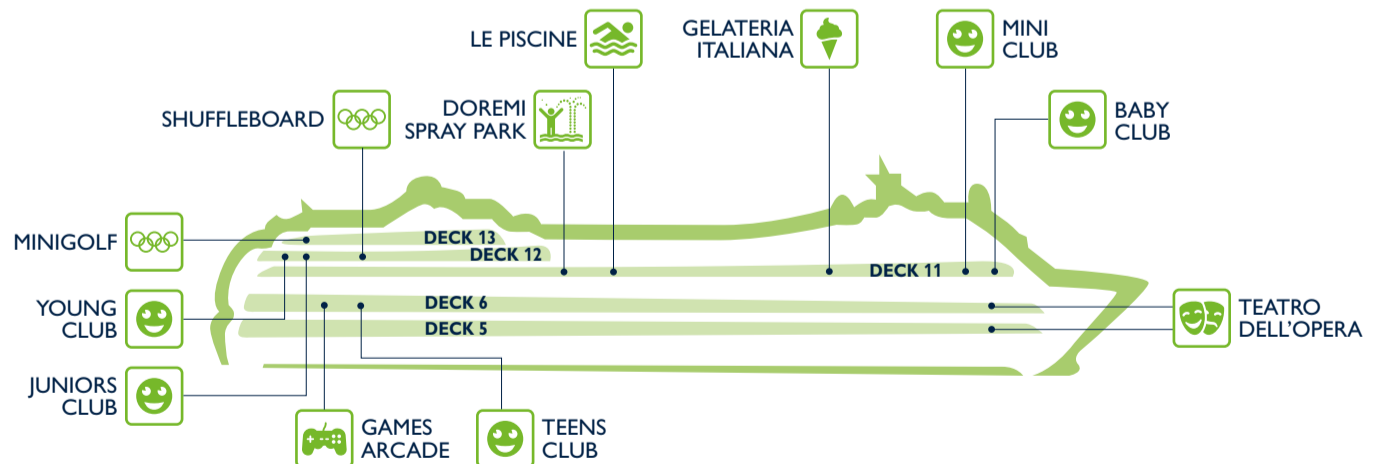

SHOPPING

Shops	Deck
ACCESSORIES SHOP	5
BOUTIQUE	5
EXCURSION OFFICE	5
FASHION JEWELLERY	5
FASHION WATCHES AND SUNGLASSES	5
JEWELLERY	5

Shops	Deck
MSC SHOP	5
MINI MALL	6
MSC AUREA SPA	11
PERFUMERY	6
PHOTO GALLERY	6
TEMPORARY SHOP	6

ENTERTAINMENT

Fun	Deck
AROMA COFFEE BAR	6
BYBLOS DISCOTECA	12
COTTON CLUB MUSIC HALL	6
GAMES ARCADE	6
LA CABALA PIANO BAR	6
LE PISCINE	11
MED PEARL CASINO	6

Fun	Deck
MINIGOLF	13
PIAZZA DI SPAGNA	5
TEATRO DELL'OPERA	6
THE CARD ROOM, INTERNET POINT & THE LIBRARY	5

FAMILY & FUN

Family Areas	Deck
BABY CLUB (under 3 yrs)	11
DOREMI SPRAY PARK	11
GAMES ARCADE	6
GELATERIA ITALIANA	11
JUNIORS CLUB (7-11 yrs)	12
LE PISCINE	11
MINI CLUB (3-6 yrs)	11

Family Areas	Deck
MINIGOLF	13
SHUFFLEBOARD	12
TEATRO DELL'OPERA	5
TEENS CLUB (15-17 yrs)	6
YOUNG CLUB (12-14 yrs)	12

SPORT & WELLBEING

Sport & Wellbeing	Deck
AUREA SPA RECEPTION	11
JEAN LOUIS DAVID	11
GYM	11
LE PISCINE	11
MASSAGE ROOMS	11
MEDICAL SPA	11
MINIGOLF	13

Sport & Wellbeing	Deck
POWER WALKING TRACK	12
SHUFFLEBOARD	12
TANNING LAMPS	11
THERMAL AREA	11
TOP 13 EXCLUSIVE SOLARIUM	13
WHIRLPOOL BATH	11