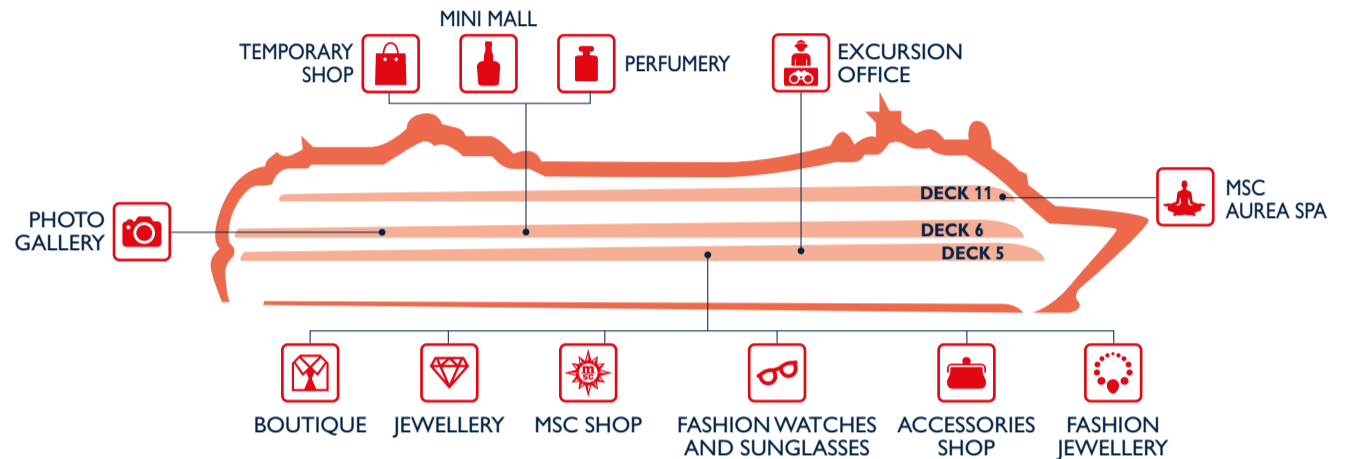

Muster stations are located on the external deck, in the vicinity of the areas indicated

EAT & DRINK

Restaurants	Deck
IL PATIO (Cafeteria, Hamburger Paradise, Pizza & Pasta, Pool Bar)	11
L' APPRODO	6
LA CARAVELLA	5
LE VELE	11

Outdoor Bars	Deck
GELATERIA ITALIANA	11
LO SPINNAKER	11
TOP 13 BAR	13
VITAMIN BAR	11

Bars	Deck
AROMA COFFEE BAR	6
BYBLOS DISCOTECA	12
COTTON CLUB MUSIC HALL	6
LA CABALA PIANO BAR	6
LIBRARY & CARD ROOM	5
MED PEARL CASINO	6
PIAZZA DI SPAGNA	5
SOTTO VENTO PUB	5

SHOPPING

Shops	Deck
ACCESSORIES SHOP	5
BOUTIQUE	5
EXCURSION OFFICE	5
FASHION JEWELLERY	5
FASHION WATCHES AND SUNGLASSES	5
JEWELLERY	5

Shops	Deck
MSC SHOP	5
MINI MALL	6
MSC AUREA SPA	11
PERFUMERY	6
PHOTO GALLERY	6
TEMPORARY SHOP	6