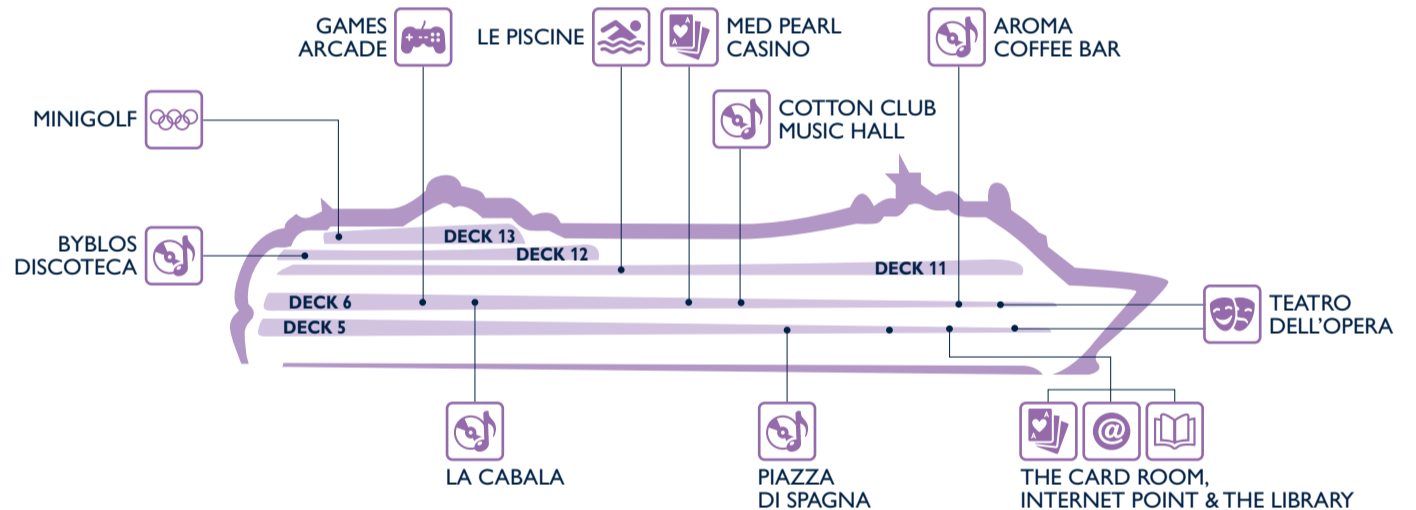

Outdoor Bars	Deck
GELATERIA ITALIANA	11
LO SPINNAKER	11
TOP 13 BAR	13
VITAMIN BAR	11

Bars	Deck
AROMA COFFEE BAR	6
BYBLOS DISCOTECA	12
COTTON CLUB MUSIC HALL	6
LA CABALA PIANO BAR	6
LIBRARY & CARD ROOM	5
MED PEARL CASINO	6
PIAZZA DI SPAGNA	5
SOTTO VENTO PUB	5

SHOPPING

Shops	Deck
ACCESSORIES SHOP	5
BOUTIQUE	5
EXCURSION OFFICE	5
FASHION JEWELLERY	5
FASHION WATCHES AND SUNGLASSES	5
JEWELLERY	5

Shops	Deck
MSC SHOP	5
MINI MALL	6
MSC AUREA SPA	11
PERFUMERY	6
PHOTO GALLERY	6
TEMPORARY SHOP	6

ENTERTAINMENT

Fun	Deck
AROMA COFFEE BAR	6
BYBLOS DISCOTECA	12
COTTON CLUB MUSIC HALL	6
GAMES ARCADE	6
LA CABALA PIANO BAR	6
LE PISCINE	11
MED PEARL CASINO	6

Fun	Deck
MINIGOLF	13
PIAZZA DI SPAGNA	5
TEATRO DELL'OPERA	6
THE CARD ROOM, INTERNET POINT & THE LIBRARY	5

FAMILY & FUN

Family Areas	Deck
BABY CLUB (under 3 yrs)	11
DOREMI SPRAY PARK	11
GAMES ARCADE	6
GELATERIA ITALIANA	11
JUNIORS CLUB (7-11 yrs)	12
LE PISCINE	11
MINI CLUB (3-6 yrs)	11

Family Areas	Deck
MINIGOLF	13
SHUFFLEBOARD	12
TEATRO DELL'OPERA	5
TEENS CLUB (15-17 yrs)	6
YOUNG CLUB (12-14 yrs)	12