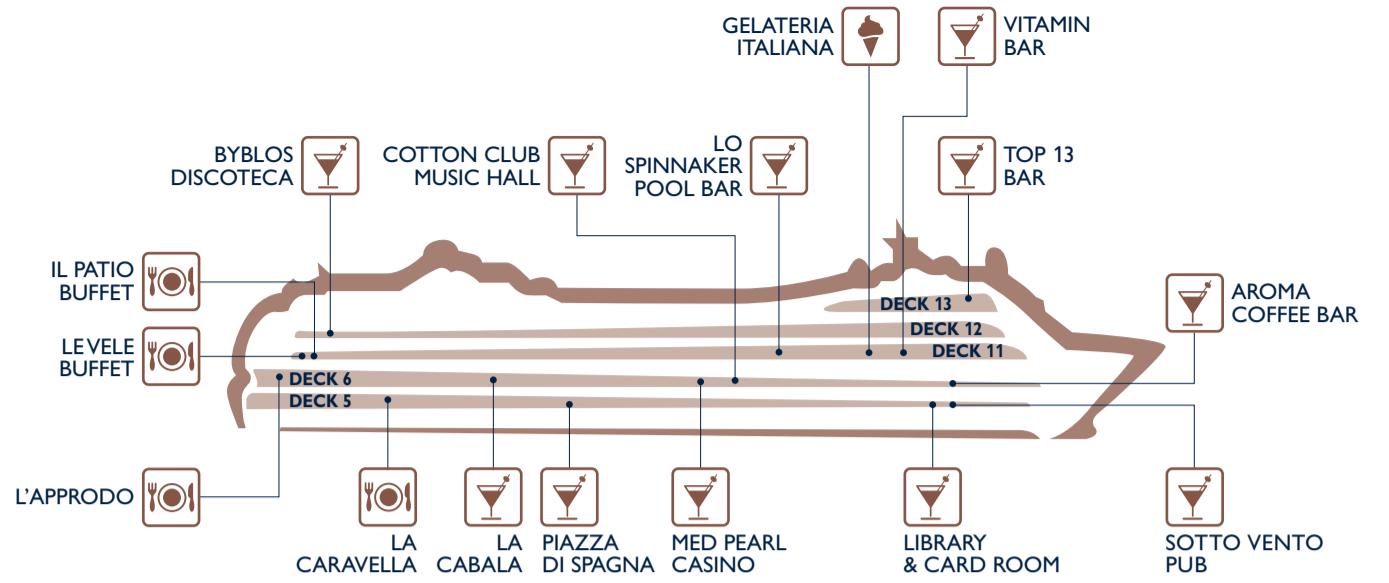

Muster stations are located on the external deck, in the vicinity of the areas indicated

EAT & DRINK

Restaurants	Deck
IL PATIO (Cafeteria, Hamburger Paradise, Pizza & Pasta, Pool Bar)	11
L' APPRODO	6
LA CARAVELLA	5
LE VELE	11

Outdoor Bars	Deck
GELATERIA ITALIANA	11
LO SPINNAKER	11
TOP 13 BAR	13
VITAMIN BAR	11

Bars	Deck
AROMA COFFEE BAR	6
BYBLOS DISCOTECA	12
COTTON CLUB MUSIC HALL	6
LA CABALA PIANO BAR	6
LIBRARY & CARD ROOM	5
MED PEARL CASINO	6
PIAZZA DI SPAGNA	5
SOTTO VENTO PUB	5

SHOPPING

Shops	Deck
ACCESSORIES SHOP	5
BOUTIQUE	5
EXCURSION OFFICE	5
FASHION JEWELLERY	5
FASHION WATCHES AND SUNGLASSES	5
JEWELLERY	5

Shops	Deck
MSC SHOP	5
MINI MALL	6
MSC AUREA SPA	11
PERFUMERY	6
PHOTO GALLERY	6
TEMPORARY SHOP	6

ENTERTAINMENT

Fun	Deck
AROMA COFFEE BAR	6
BYBLOS DISCOTECA	12
COTTON CLUB MUSIC HALL	6
GAMES ARCADE	6
LA CABALA PIANO BAR	6
LE PISCINE	11
MED PEARL CASINO	6

Fun	Deck
MINIGOLF	13
PIAZZA DI SPAGNA	5
TEATRO DELL'OPERA	6
THE CARD ROOM, INTERNET POINT & THE LIBRARY	5