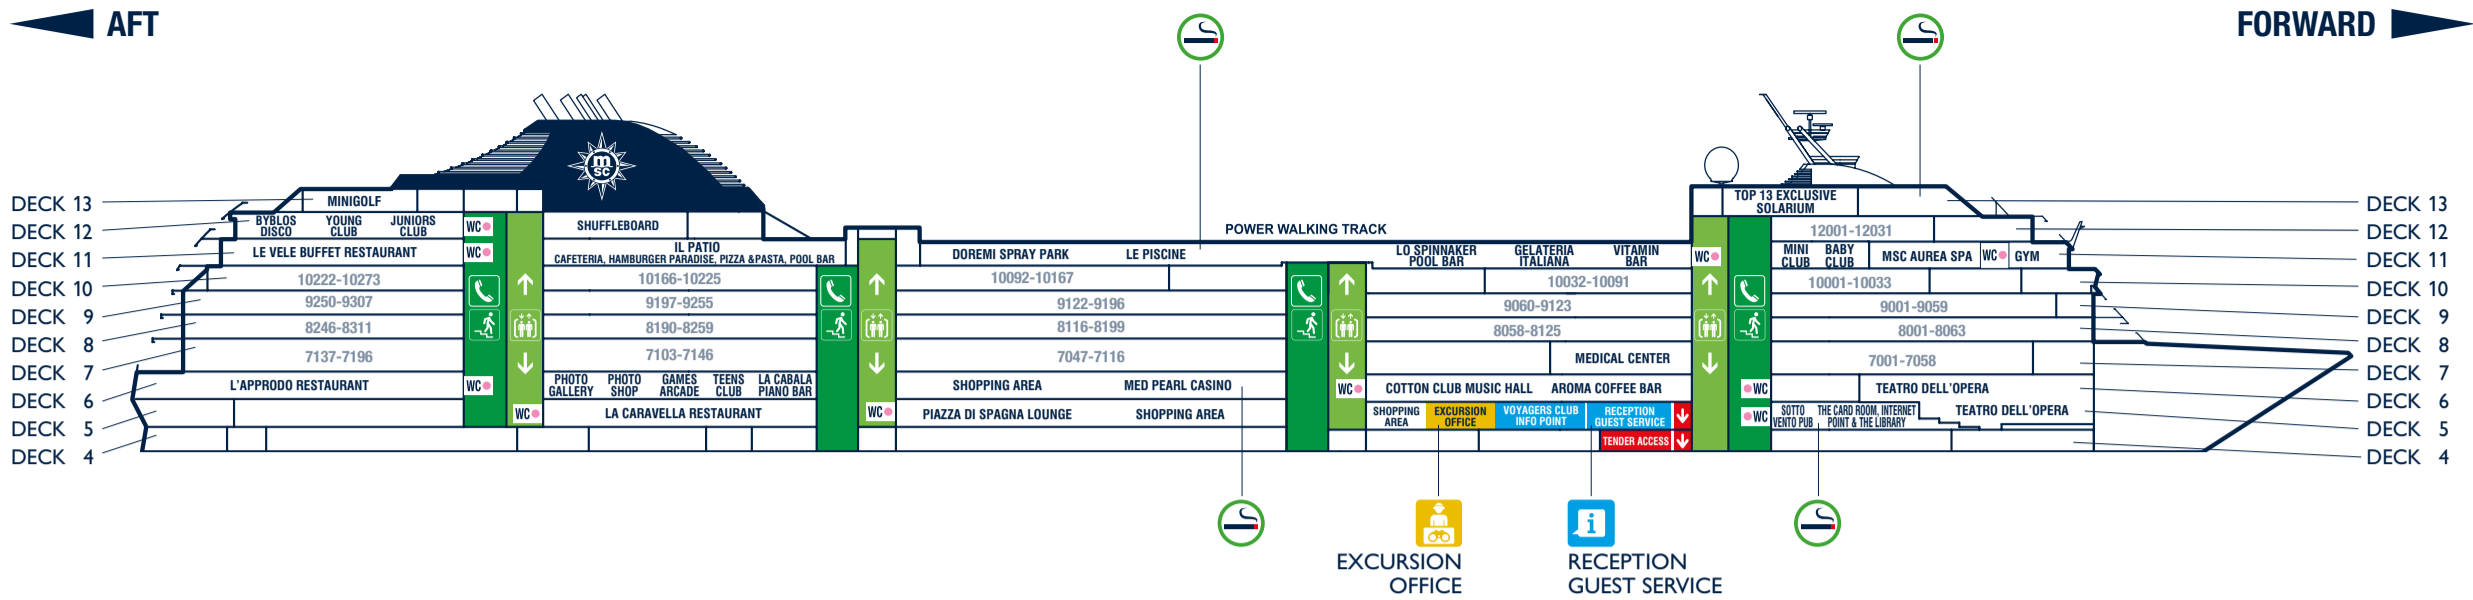

AFT

FORWARD

INFORMATION EXCURSION OFFICE	LIFT STAIRS TELEPHONE EXIT ENTRANCE	TOILETS CHANGING STATION	SMOKING AREAS Further restrictions may apply depending on local regulations. Please always refer to the signs available.

DECK 13 - Minigolf - TOP 13 Exclusive Solarium	DECK 12 - Byblos Disco - Juniors Club - Power Walking Track - Shuffleboard - Young Club	DECK 11 - Baby Club - Doremi Spray Park - Gelateria Italiana - Gym - Il Patio Cafeteria, Hamburger Paradise, Pizza & Pasta, Pool Bar - Le Piscine - Le Vele Buffet Restaurant - Lo Spinnaker Pool Bar - Mini Club - MSC Aurea Spa - Vitamin Bar	DECK 7 Medical Center	DECK 6 - Aroma Coffee Bar - Cotton Club Music Hall - Games Arcade - L'Approdo Restaurant - La Cabala Piano Bar - Med Pearl Casino - Photo Gallery - Photo Shop - Shopping Area - Teatro dell'Opera - Teens Club	DECK 5 - Excursion Office - La Caravella Restaurant - Piazza di Spagna Lounge - Reception - Guest service - Shopping Area - Sotto Vento Pub - Teatro dell'Opera - The Card Room, Internet Point & The Library - Voyagers Club Info Point DECK 4 - Tender Access

USEFUL NUMBERS	
RECEPTION - GUEST SERVICE	99
EXCURSION OFFICE	2239
MEDICAL EMERGENCY	1111
MINI & JUNIORS CLUB	2560
MSC AUREA SPA	2555
JEAN LOUIS DAVID - HAIR SALON	2732
ONBOARD EMERGENCY NUMBER	2300
MSC OPERA (for ship emergency)	On your Cruise Card